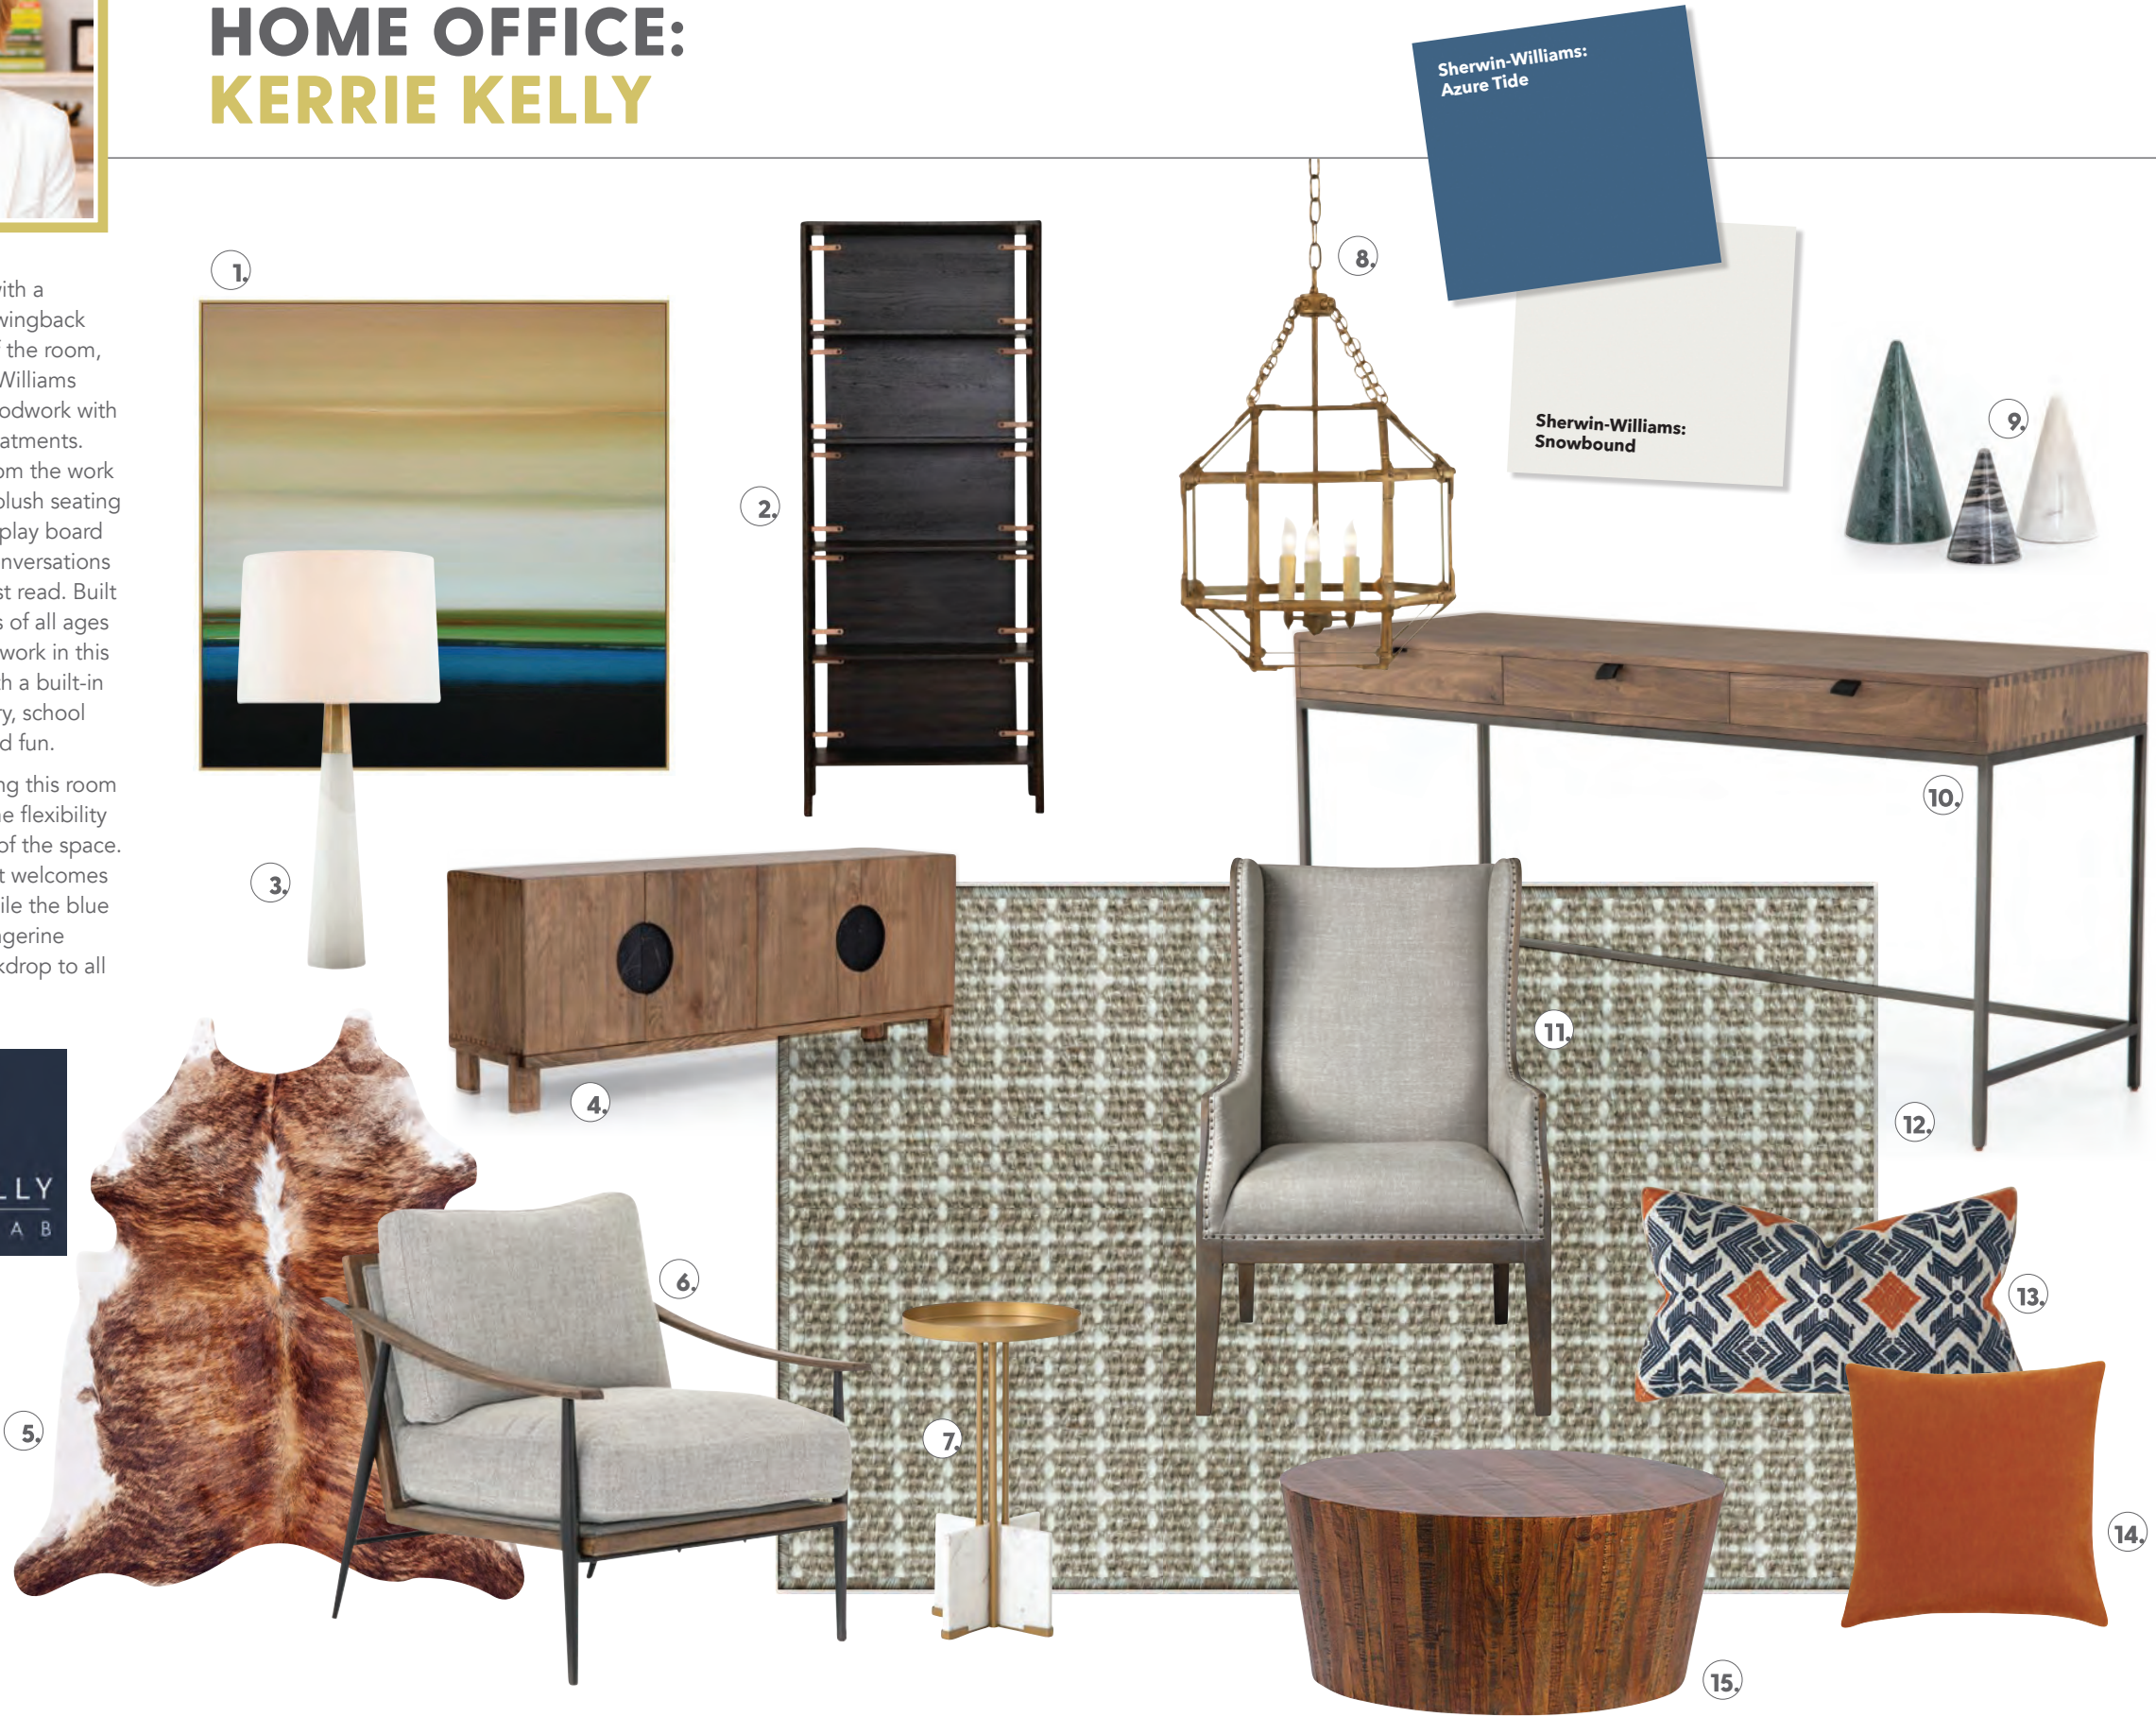

# HOME OFFICE: KERRIE KELLY

A sturdy wooden desk with a beautifully upholstered wingback chair sits in the center of the room, surrounded by Sherwin-Williams Azure Tide walls and woodwork with creamy linen window treatments. Need to take a pause from the work scene? Nestle in to the plush seating flanking the fireplace to play board games, have intimate conversations or catch up on your latest read. Built for the whole family, kids of all ages have the opportunity to work in this space, too. Outfitted with a built-in homework bar and library, school work becomes stylish and fun.

My favorite part of putting this room together was showing the flexibility and multi-use elements of the space. Layered and natural light welcomes a variety of activities, while the blue shades and splash of tangerine provides a "happy" backdrop to all who visit.