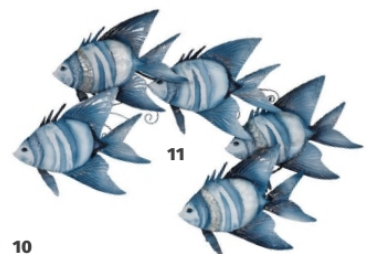

4. Drinking Straws Glass: Mermaid tail glass straw
LVM: E1336
www.drinkingstraws.glass

5. Willow Street Designs by DEI: Beach orb with sand and shells
AM: B2 18-1818; **PGS:** 1013, 919; **ASD:** C1039; **LVM:** C1039
www.deidirect.com

6. Bamboo Source Tropical Decor: Set of three wood-carved whale tails
LVM: C507
www.bambootropicaldecor.com