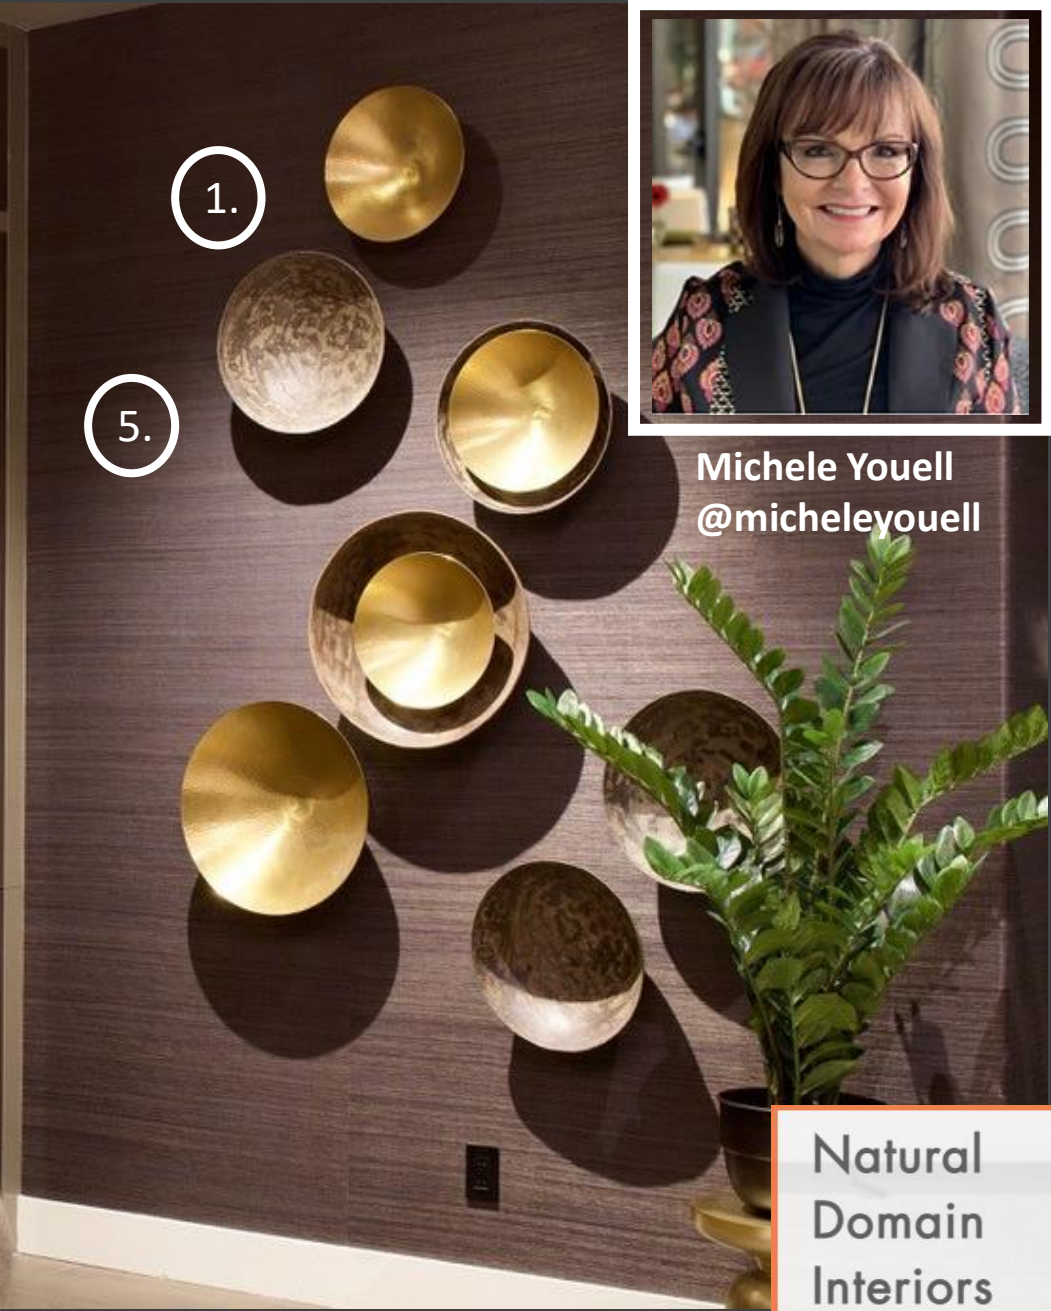

Michele Youell
@micheleyouell

Natural
Domain
Interiors