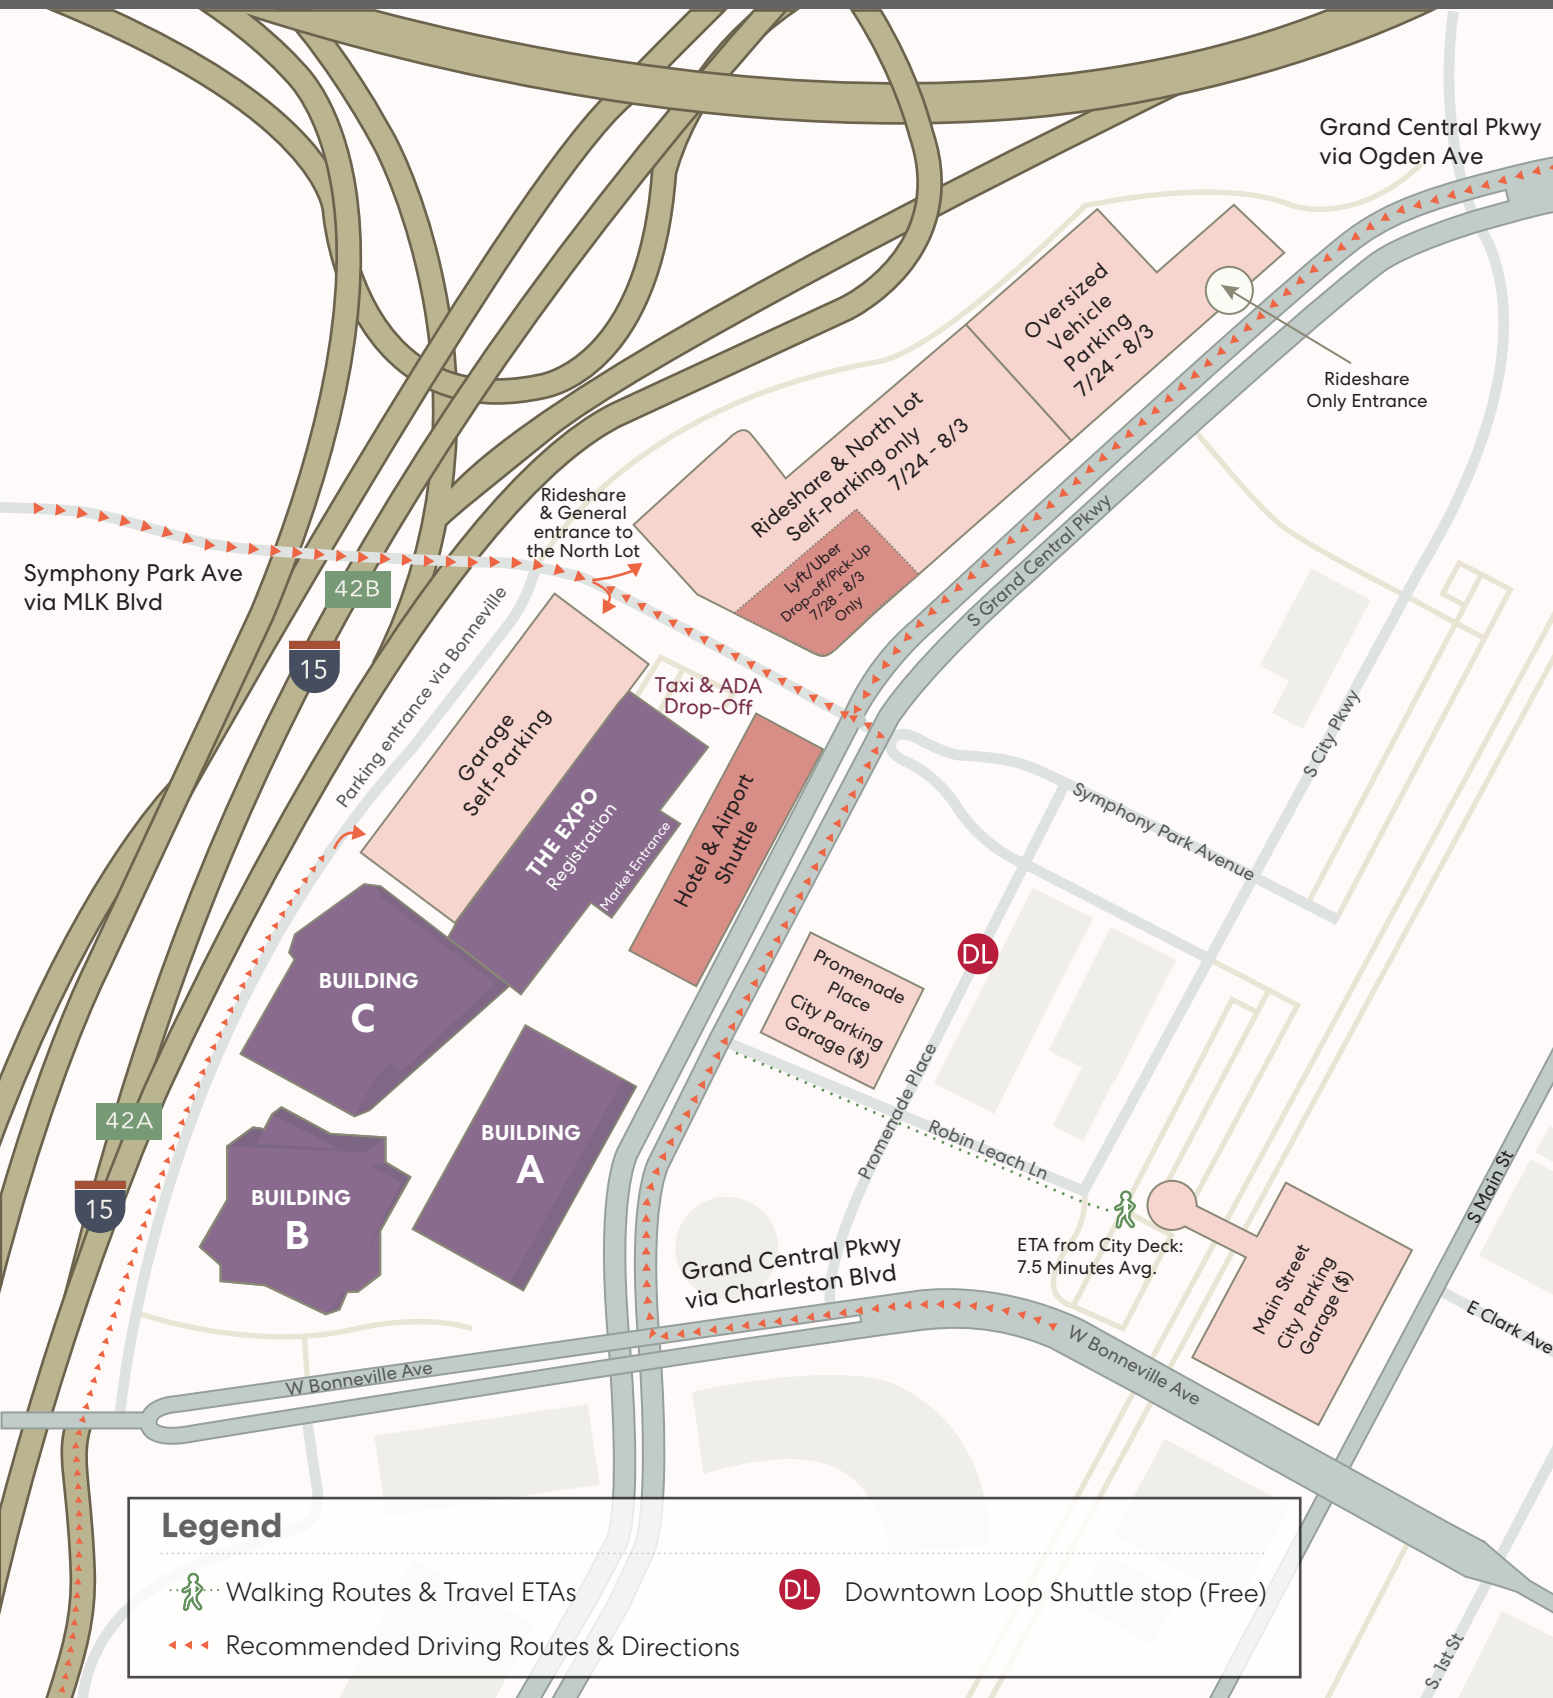

PARKING & TRANSPORTATION OPTIONS

Parking

Garage Self-Parking

Self-parking is available in our 3,000-space on-site parking garage, accessible from W. Symphony Park Ave between Martin Luther King Blvd and S. Grand Central Pkwy. as well as from Bonneville Avenue (via the Charleston/Bonneville/Alta offramp from I-15 Northbound).

Parking in this lot is complimentary.

North Lot Self-Parking

Parking in this lot is available Monday, July 24 – Thursday, August 3 only, between 6AM -10PM. Access is off Symphony Park Ave.

Parking in this lot is complimentary

Oversized Parking

Oversized Parking is in the far north end of the North Lot. Parking in this lot is available Monday, July 24 – Thursday, August 3 only. Lot is open 6AM -10PM only, the lot is locked 10PM -6AM, with no access to vehicles during those hours. Access is off Symphony Park Avenue.

Please visit our website for further details.

City Parking Garage - Promenade Place

The Promenade Place garage is located at Promenade Pl and Robin Leach Ln. Access this garage from Grand Central Parkway northbound, just north of Robin Leach Lane.

Parking is at posted rates.

City Parking Garage - Main Street

500 S. Main Street at E. Clark Ave - take the pedestrian bridge on the west side of the second floor over the railroad tracks to a light on Robin Leach Ln. and World Market Center Dr.

Parking is at posted rates.

General Drop-Off Area

From The Strip:

Take I-15 North to exit 41 for Nevada 159/Charleston Blvd. Continue straight and follow signs to Alta Drive/- Bonneville Ave. Turn left onto Bonneville Ave and continue to Martin Luther King Blvd. Turn right onto MLK Blvd and continue to Symphony Park Ave. Turn right on Symphony Park Ave. Immediately after the I-15 underpass, turn left into the North Lot. The drop off location will be in the Rideshare area to your right.

From Downtown:

Take Ogden Ave westbound. Just past the railroad underpass, Ogden turns into Grand Central Pkwy. Take Grand Central Pkwy to Symphony Park Ave. Turn right onto Symphony Park Ave. Turn right into the North Lot. The drop off location will be in the Rideshare area to your right.

Legend

- Walking Routes & Travel ETAs
- Recommended Driving Routes & Directions
- Downtown Loop Shuttle stop (Free)