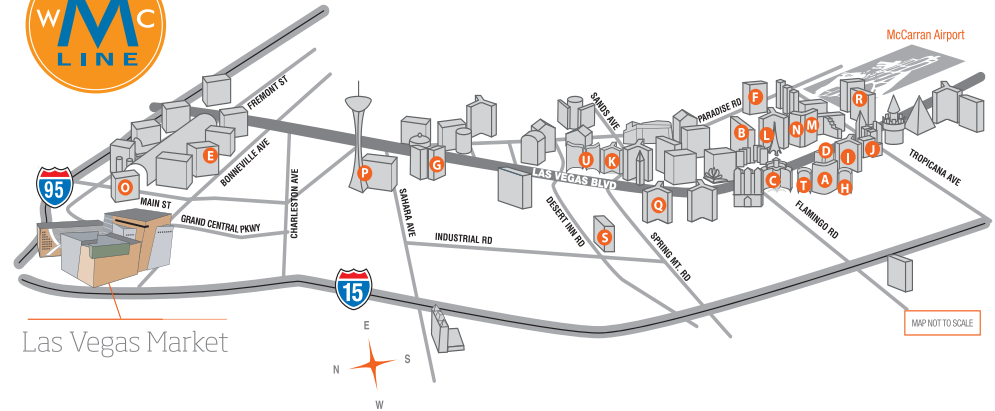

CART SERVICE TO VALET

Continuous Service Between
World Market Center Las Vegas
Buildings & Pavilions

Monday, 1/30	7:30 am - 6:00 pm
Tuesday, 1/31	7:30 am - 6:00 pm
Wednesday, 2/1	7:30 am - 6:00 pm
Thursday, 2/2	7:30 am - 6:00 pm

AIRPORT SERVICE

From World Market Center Las Vegas
To McCarran Airport
Every 30 Minutes

Tuesday, 1/31	Noon - 6:00 pm
Wednesday, 2/1	Noon - 6:00 pm
Thursday, 2/2	Noon - 6:00 pm
Friday, 2/3	Noon - 5:00 pm

Schedule may vary due to traffic & weather conditions.

Las Vegas Market

HOTEL	ROUTE	BOARDING POINT	KEY
Aria	6	Tour Bus Area	A
Bally's Las Vegas	7	Flamingo Road Entrance	B
Bellagio	5	Tour Bus Area	C
Cosmopolitan	5	Tour Bus Area	D
Golden Nugget	1	Carson Tower Entrance	E
Hard Rock Hotel	7	Front Entrance	F
Hilton Grand Vac. Suites on Strip	2	Front Entrance, Outer Drive	G
Mandarin Oriental	6	At Aria, Tour Bus Area	H
Monte Carlo	6	Tour Bus Area	I
New York New York	8	North Entrance	J
Palazzo/Venetian	3	Sands Tour Bus Area	K
Paris Las Vegas	7	At Bally's Las Vegas, Flamingo Road Entrance	L
PH Towers Westgate	7	At Planet Hollywood, Tour Bus Area	M
Planet Hollywood	7	Tour Bus Area	N
Plaza	1	At Golden Nugget, Carson Tower Entrance	O
Stratosphere	2	Tour Bus Area	P
Treasure Island	4	Tour Bus Area	Q
Tropicana	8	Bus Plaza Area	R
Trump International	4	Curbside on Fashion Show Drive	S
Vdara	6	At Aria, Tour Bus Area	T
Wynn Las Vegas	3	South Gate Entrance	U